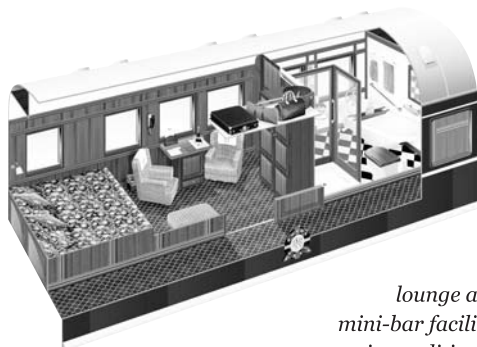

Train Specifications

Royal Suites ±16 SQ METRES

DOUBLE BED 189L x 189w
TWIN BEDS 189L x 94w

*lounge area
mini-bar facilities
air-conditioning
bathroom with bath and shower
luggage shelf, cupboards and safe*

Public Areas

LOUNGE CAR

DINING CAR

OBSERVATION CAR

CLUB LOUNGE CAR

Deluxe Suites ±10 SQ METRES

LENGTHWAYS DOUBLE BED
Double 189L x 189w
Twin 189L x 94w

CROSSWISE DOUBLE BED
189L x 160w

L-TWIN BEDS
189L x 90w

*Mini-bar facilities, air-conditioning, bathrooms with shower,
luggage shelf, cupboards and safe*

Pullman Suites ±7 SQ METRES

DAYTIME SOFA COUCH
189L x 90w

NIGHT-TIME UPPER AND LOWER BED
Lower 189L x 90w
Upper 189L x 60w

NIGHT-TIME DOUBLE BED
189L x 150w

*Mini-bar facilities, air-conditioning, bathrooms with shower,
luggage shelf, cupboards and safe*