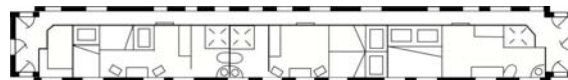

Train Specifications

Royal Suites ±16 SQ METRES

DOUBLE BED 189L x 189w
TWIN BEDS 189L x 94w

*lounge area
mini-bar facilities
air-conditioning
bathroom with bath and shower
luggage shelf, cupboards and safe*

Public Areas

LOUNGE CAR

DINING CAR

OBSERVATION CAR

CLUB LOUNGE CAR

Deluxe Suites ±10 SQ METRES

LENGTHWAYS DOUBLE BED
Double 189L x 189w
Twin 189L x 94w

CROSSWISE DOUBLE BED
189L x 160w

L-TWIN BEDS
189L x 90w

*Mini-bar facilities, air-conditioning, bathrooms with shower,
luggage shelf, cupboards and safe*

Pullman Suites ±7 SQ METRES

DAYTIME SOFA COUCH
189L x 90w

NIGHT-TIME UPPER AND LOWER BED
Lower 189L x 90w
Upper 189L x 60w