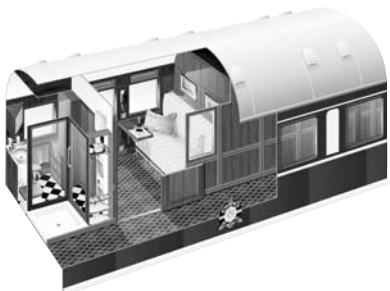

Train Specifications

Royal Suites ±16 SQ METRES

DOUBLE BED 189L x 189w
TWIN BEDS 189L x 94w

*lounge area
mini-bar facilities
air-conditioning
bathroom with bath and shower
luggage shelf, cupboards and safe*

Public Areas

LOUNGE CAR

DINING CAR

OBSERVATION CAR

CLUB LOUNGE CAR

Deluxe Suites ±10 SQ METRES

LENGTHWAYS DOUBLE BED
Double 189L x 189w
Twin 189L x 94w

CROSSWISE DOUBLE BED
189L x 160w

L-TWIN BEDS
189L x 90w

*Mini-bar facilities, air-conditioning, bathrooms with shower,
luggage shelf, cupboards and safe*

Pullman Suites ±7 SQ METRES

DAYTIME SOFA COUCH
189L x 90w

NIGHT-TIME UPPER AND LOWER BED
Lower 189L x 90w
Upper 189L x 60w

NIGHT-TIME DOUBLE BED
189L x 150w

*Mini-bar facilities, air-conditioning, bathrooms with shower,
luggage shelf, cupboards and safe*