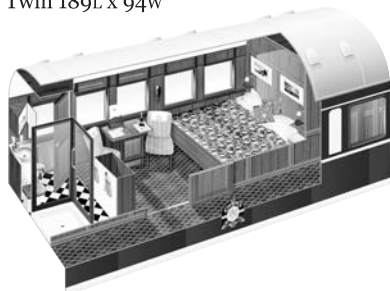

Train Specifications

Royal Suites ±16 SQ METRES

DOUBLE BED 189L x 189w
TWIN BEDS 189L x 94w

*lounge area
mini-bar facilities
air-conditioning
bathroom with bath and shower
luggage shelf, cupboards and safe*

Public Areas

LOUNGE CAR

DINING CAR

OBSERVATION CAR

CLUB LOUNGE CAR

Deluxe Suites ±10 SQ METRES

LENGTHWAYS DOUBLE BED
Double 189L x 189w
Twin 189L x 94w

CROSSWISE DOUBLE BED
189L x 160w

L-TWIN BEDS
189L x 90w

*Mini-bar facilities, air-conditioning, bathrooms with shower,
luggage shelf, cupboards and safe*

Pullman Suites ±7 SQ METRES

DAYTIME SOFA COUCH
189L x 90w

NIGHT-TIME UPPER AND LOWER BED
Lower 189L x 90w
Upper 189L x 60w