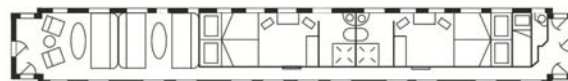

Train Specifications

Royal Suites ±16 SQ METRES

DOUBLE BED 189L x 189w
TWIN BEDS 189L x 94w

*lounge area
mini-bar facilities
air-conditioning
bathroom with bath and shower
luggage shelf, cupboards and safe*

Public Areas

LOUNGE CAR

DINING CAR

OBSERVATION CAR

CLUB LOUNGE CAR

Deluxe Suites ±10 SQ METRES

LENGTHWAYS DOUBLE BED
Double 189L x 189w
Twin 189L x 94w

CROSSWISE DOUBLE BED
189L x 160w

L-TWIN BEDS
189L x 90w

*Mini-bar facilities, air-conditioning, bathrooms with shower,
luggage shelf, cupboards and safe*

Pullman Suites ±7 SQ METRES

DAYTIME SOFA COUCH
189L x 90w

NIGHT-TIME UPPER AND LOWER BED
Lower 189L x 90w
Upper 189L x 60w