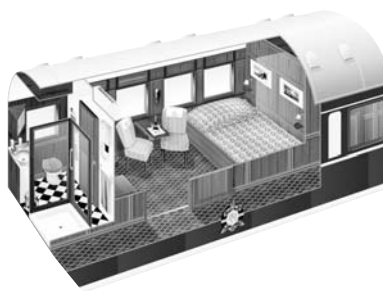

Train Specifications

Royal Suites ±16 SQ METRES

DOUBLE BED 189L x 189w
TWIN BEDS 189L x 94w

*lounge area
mini-bar facilities
air-conditioning
bathroom with bath and shower
luggage shelf, cupboards and safe*

Public Areas

LOUNGE CAR

DINING CAR

OBSERVATION CAR

CLUB LOUNGE CAR

Deluxe Suites ±10 SQ METRES

LENGTHWAYS DOUBLE BED
Double 189L x 189w
Twin 189L x 94w

CROSSWISE DOUBLE BED
189L x 160w

L-TWIN BEDS
189L x 90w

*Mini-bar facilities, air-conditioning, bathrooms with shower,
luggage shelf, cupboards and safe*

Pullman Suites ±7 SQ METRES

DAYTIME SOFA COUCH
189L x 90w

NIGHT-TIME UPPER AND LOWER BED
Lower 189L x 90w
Upper 189L x 60w