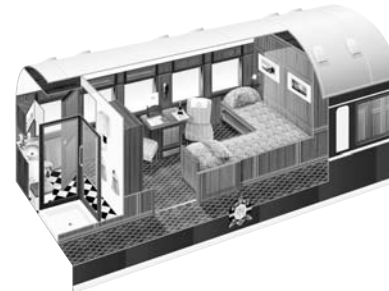

Train Specifications

Royal Suites ±16 SQ METRES

DOUBLE BED 189L x 189w
TWIN BEDS 189L x 94w

*lounge area
mini-bar facilities
air-conditioning
bathroom with bath and shower
luggage shelf, cupboards and safe*

Public Areas

LOUNGE CAR

DINING CAR

OBSERVATION CAR

CLUB LOUNGE CAR

Deluxe Suites ±10 SQ METRES

LENGTHWAYS DOUBLE BED
Double 189L x 189w
Twin 189L x 94w

CROSSWISE DOUBLE BED
189L x 160w

L-TWIN BEDS
189L x 90w

*Mini-bar facilities, air-conditioning, bathrooms with shower,
luggage shelf, cupboards and safe*

Pullman Suites ±7 SQ METRES

DAYTIME SOFA COUCH
189L x 90w

NIGHT-TIME UPPER AND LOWER BED
Lower 189L x 90w
Upper 189L x 60w