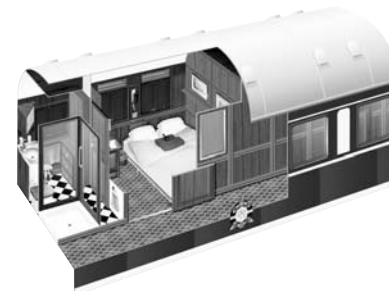

Train Specifications

Royal Suites ±16 SQ METRES

DOUBLE BED 189L x 189w
TWIN BEDS 189L x 94w

*lounge area
mini-bar facilities
air-conditioning
bathroom with bath and shower
luggage shelf, cupboards and safe*

Public Areas

LOUNGE CAR

DINING CAR

OBSERVATION CAR

CLUB LOUNGE CAR

Deluxe Suites ±10 SQ METRES

LENGTHWAYS DOUBLE BED
Double 189L x 189w
Twin 189L x 94w

CROSSWISE DOUBLE BED
189L x 160w

L-TWIN BEDS
189L x 90w

*Mini-bar facilities, air-conditioning, bathrooms with shower,
luggage shelf, cupboards and safe*

Pullman Suites ±7 SQ METRES

DAYTIME SOFA COUCH
189L x 90w

NIGHT-TIME UPPER AND LOWER BED
Lower 189L x 90w
Upper 189L x 60w

NIGHT-TIME DOUBLE BED
189L x 150w

*Mini-bar facilities, air-conditioning, bathrooms with shower,
luggage shelf, cupboards and safe*