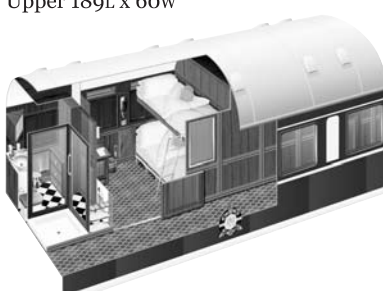

Train Specifications

Royal Suites ±16 SQ METRES

DOUBLE BED 189L x 189w
TWIN BEDS 189L x 94w

*lounge area
mini-bar facilities
air-conditioning
bathroom with bath and shower
luggage shelf, cupboards and safe*

Public Areas

LOUNGE CAR

DINING CAR

OBSERVATION CAR

CLUB LOUNGE CAR

Deluxe Suites ±10 SQ METRES

LENGTHWAYS DOUBLE BED
Double 189L x 189w
Twin 189L x 94w

CROSSWISE DOUBLE BED
189L x 160w

L-TWIN BEDS
189L x 90w

*Mini-bar facilities, air-conditioning, bathrooms with shower,
luggage shelf, cupboards and safe*

Pullman Suites ±7 SQ METRES

DAYTIME SOFA COUCH
189L x 90w

NIGHT-TIME UPPER AND LOWER BED
Lower 189L x 90w
Upper 189L x 60w

NIGHT-TIME DOUBLE BED
189L x 150w

*Mini-bar facilities, air-conditioning, bathrooms with shower,
luggage shelf, cupboards and safe*